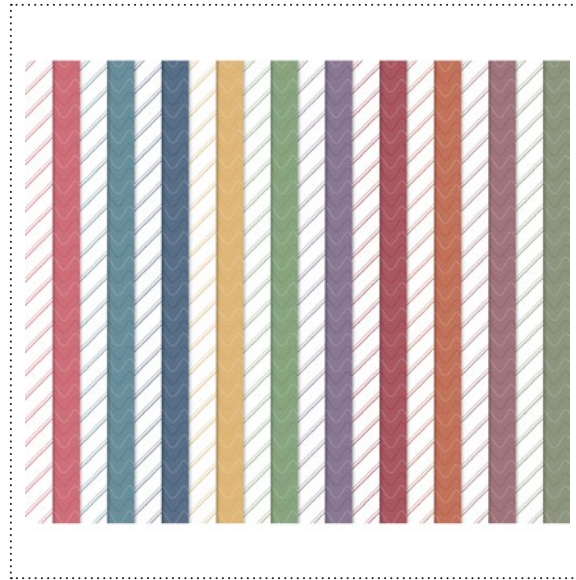

126162 REGALS PLAYFUL PATTERNS
DESIGNER SERIES PAPER